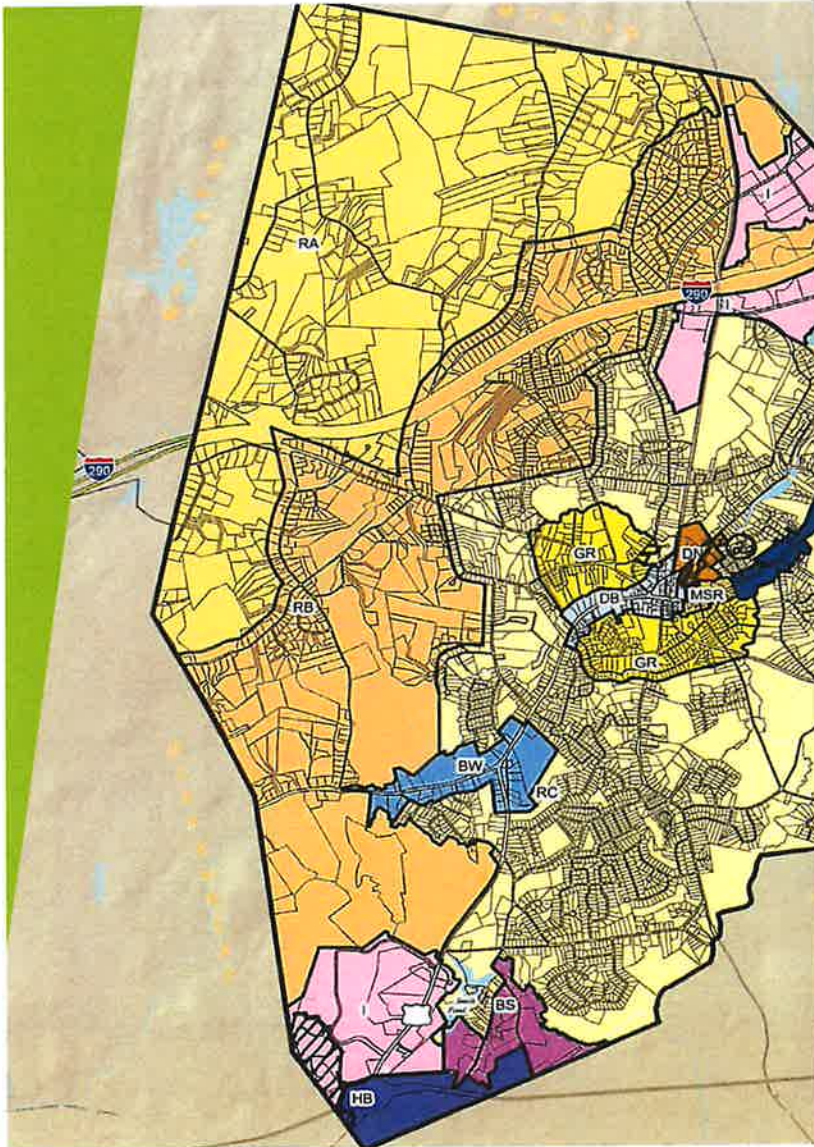

Article: Zoning Map Change
Multifamily Development Overlay District
2) Downtown Sub-District ~ 11.29 Acres

Article: Zoning Map Change
Multifamily Development Overlay District
1) Southwest Connector Sub-District ~
47.94 Acres