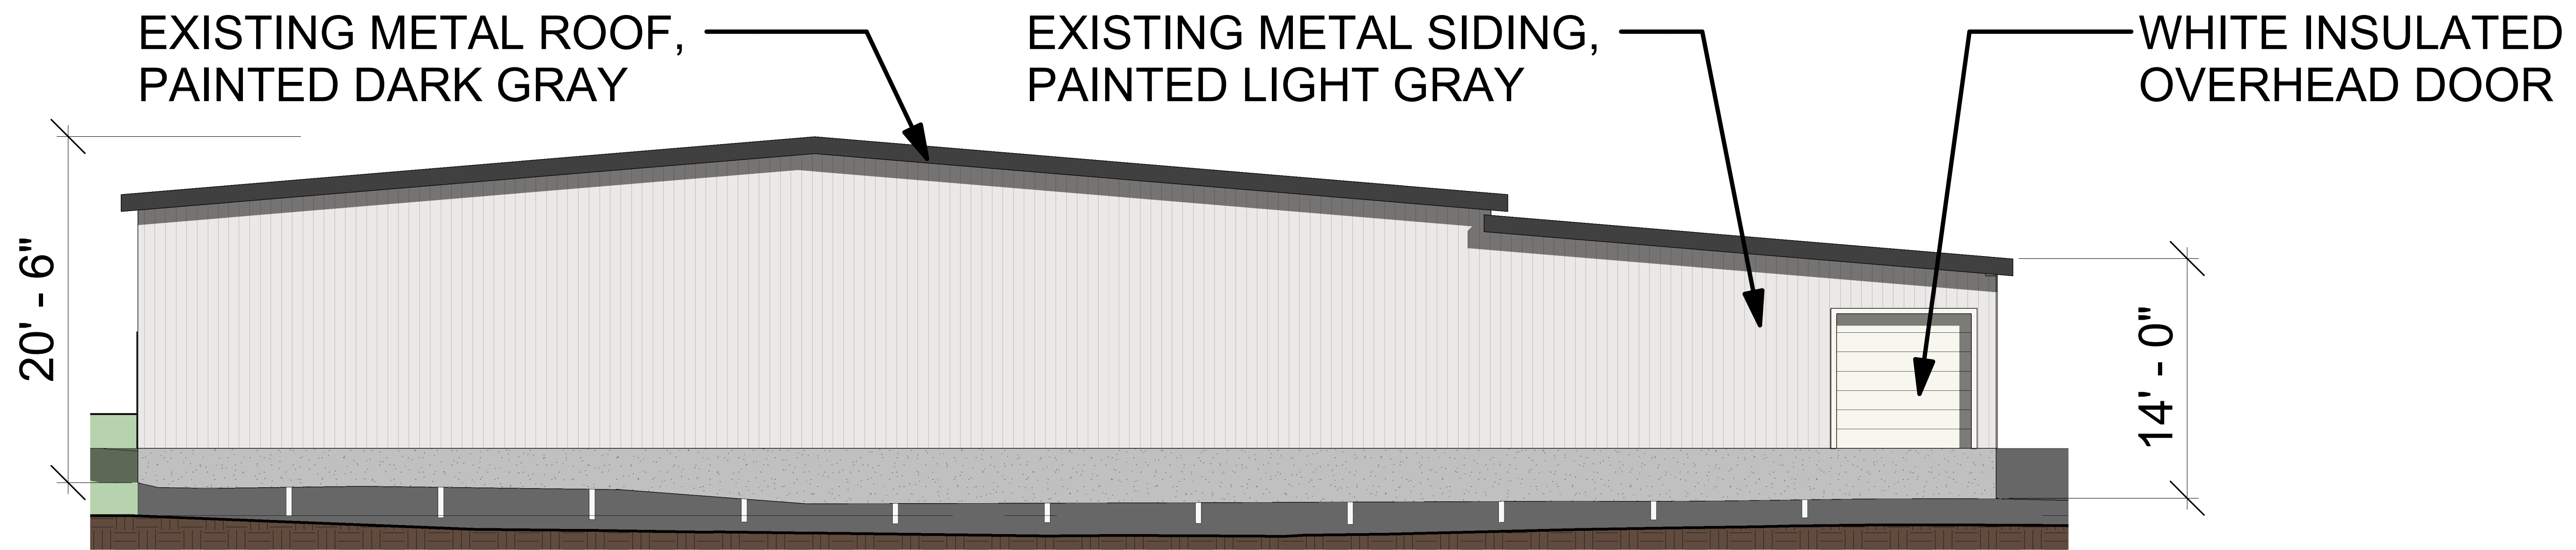

**EAST ELEVATION**

**NORTH ELEVATION**

**DEVEREAUX CORPORATION  
PROPOSED ADMINISTRATIVE  
BUILDING ELEVATIONS**  
200 BARTLETT STREET  
NORTHBOROUGH, MA 01532

DATE: JANUARY 21, 2022  
PROJECT: 2102

**WEST ELEVATION**

**SOUTH ELEVATION**

**DEVEREAUX CORPORATION  
PROPOSED ADMINISTRATIVE  
BUILDING ELEVATIONS**

200 BARTLETT STREET  
NORTHBOROUGH, MA 01532

DATE: JANUARY 21, 2022  
PROJECT: 2102

ARCHITECTURE  
DESIGN  
PLANNING  
CONSULTING