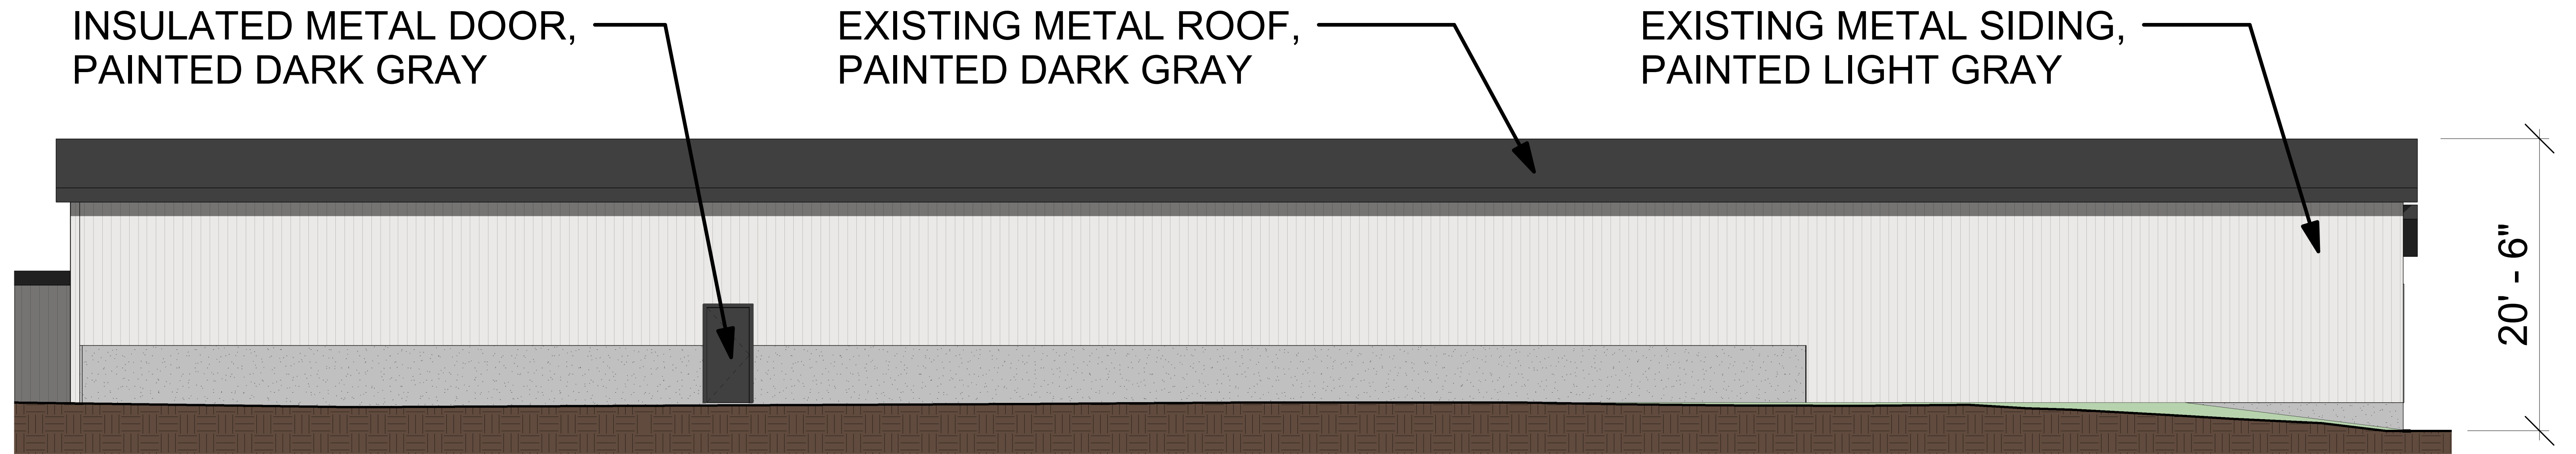

**EAST ELEVATION**

**NORTH ELEVATION**

**DEVEREAUX CORPORATION  
PROPOSED ADMINISTRATIVE  
BUILDING ELEVATIONS**  
200 BARTLETT STREET  
NORTHBOROUGH, MA 01532

DATE: JANUARY 21, 2022  
PROJECT: 2102

**WEST ELEVATION**

**SOUTH ELEVATION**

**DEVEREAUX CORPORATION  
PROPOSED ADMINISTRATIVE  
BUILDING ELEVATIONS**

200 BARTLETT STREET  
NORTHBOROUGH, MA 01532

DATE: JANUARY 21, 2022  
PROJECT: 2102

ARCHITECTURE  
DESIGN  
PLANNING  
CONSULTING