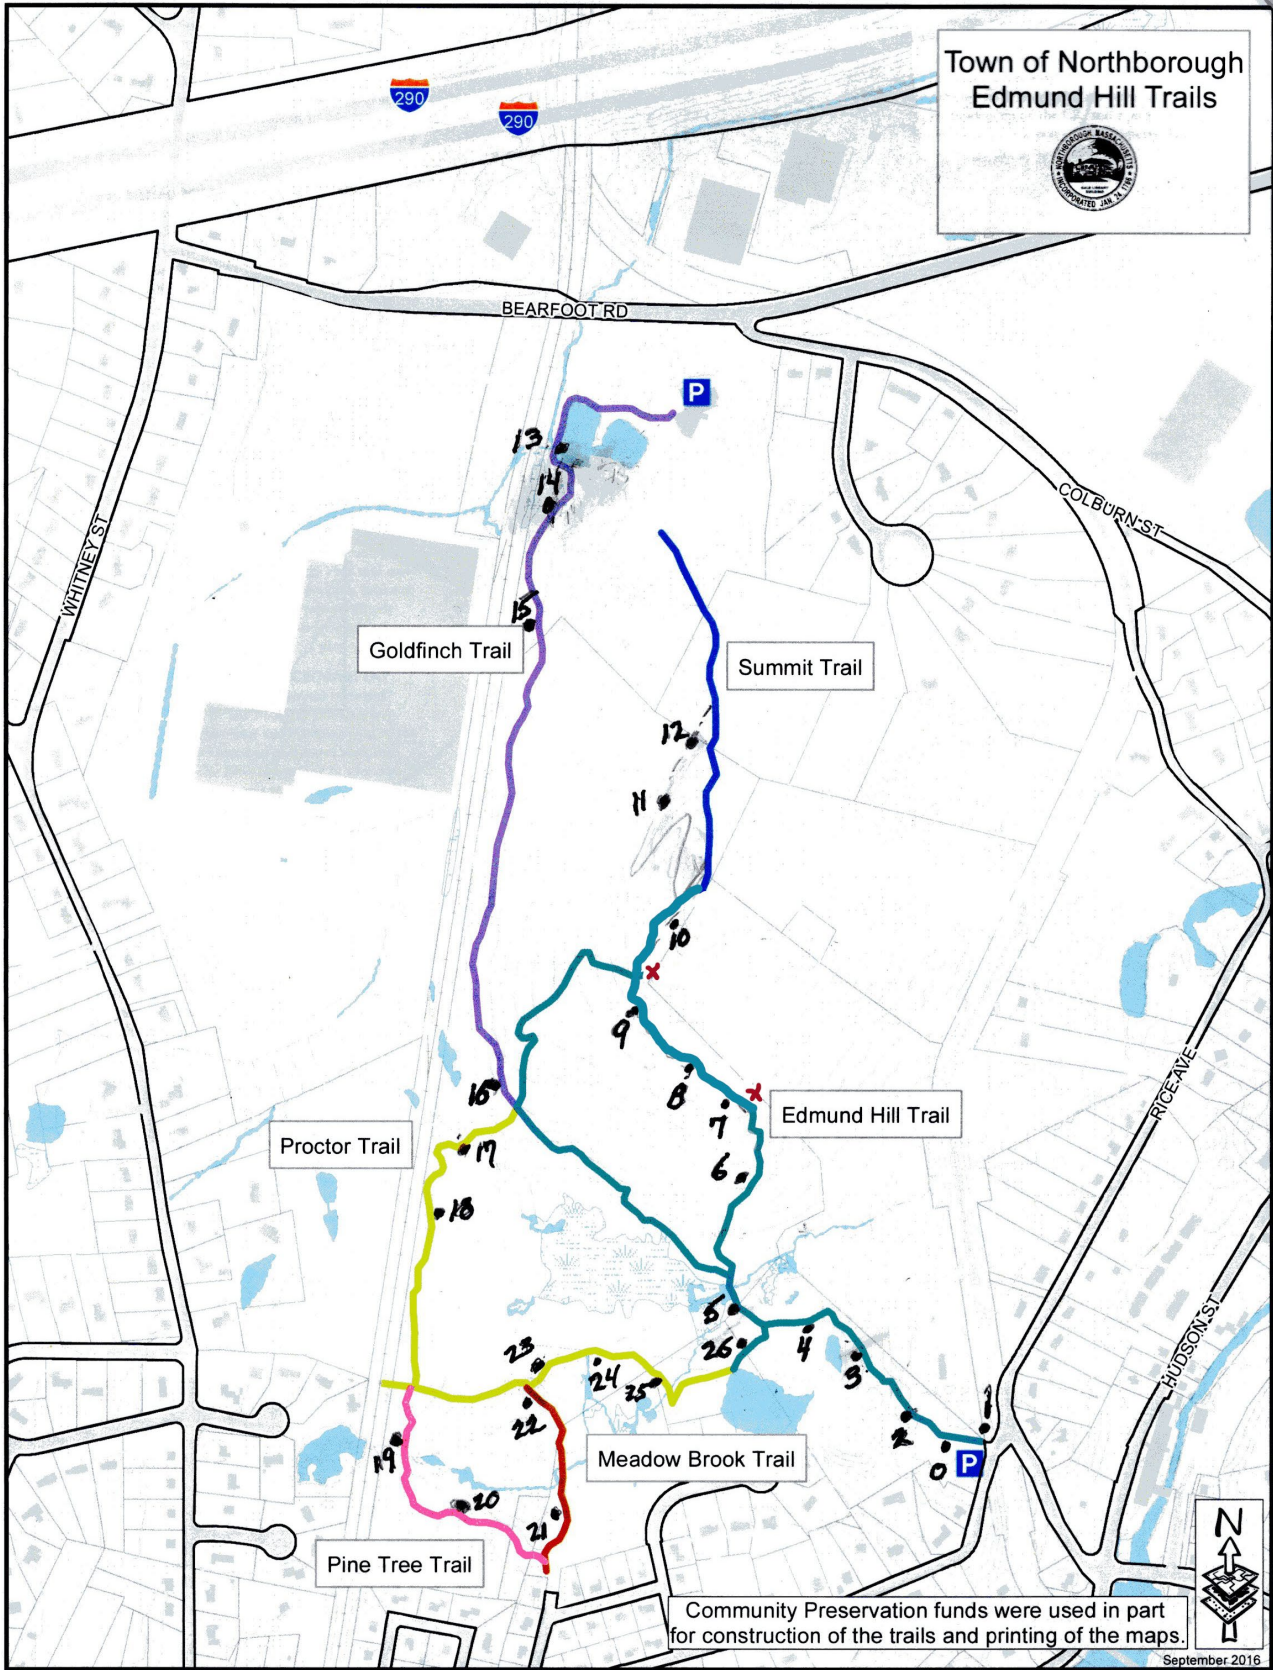

Town of Northborough
Edmund Hill Trails

Goldfinch Trail

Summit Trail

Proctor Trail

Edmund Hill Trail

Pine Tree Trail

Meadow Brook Trail

Community Preservation funds were used in part
for construction of the trails and printing of the maps.