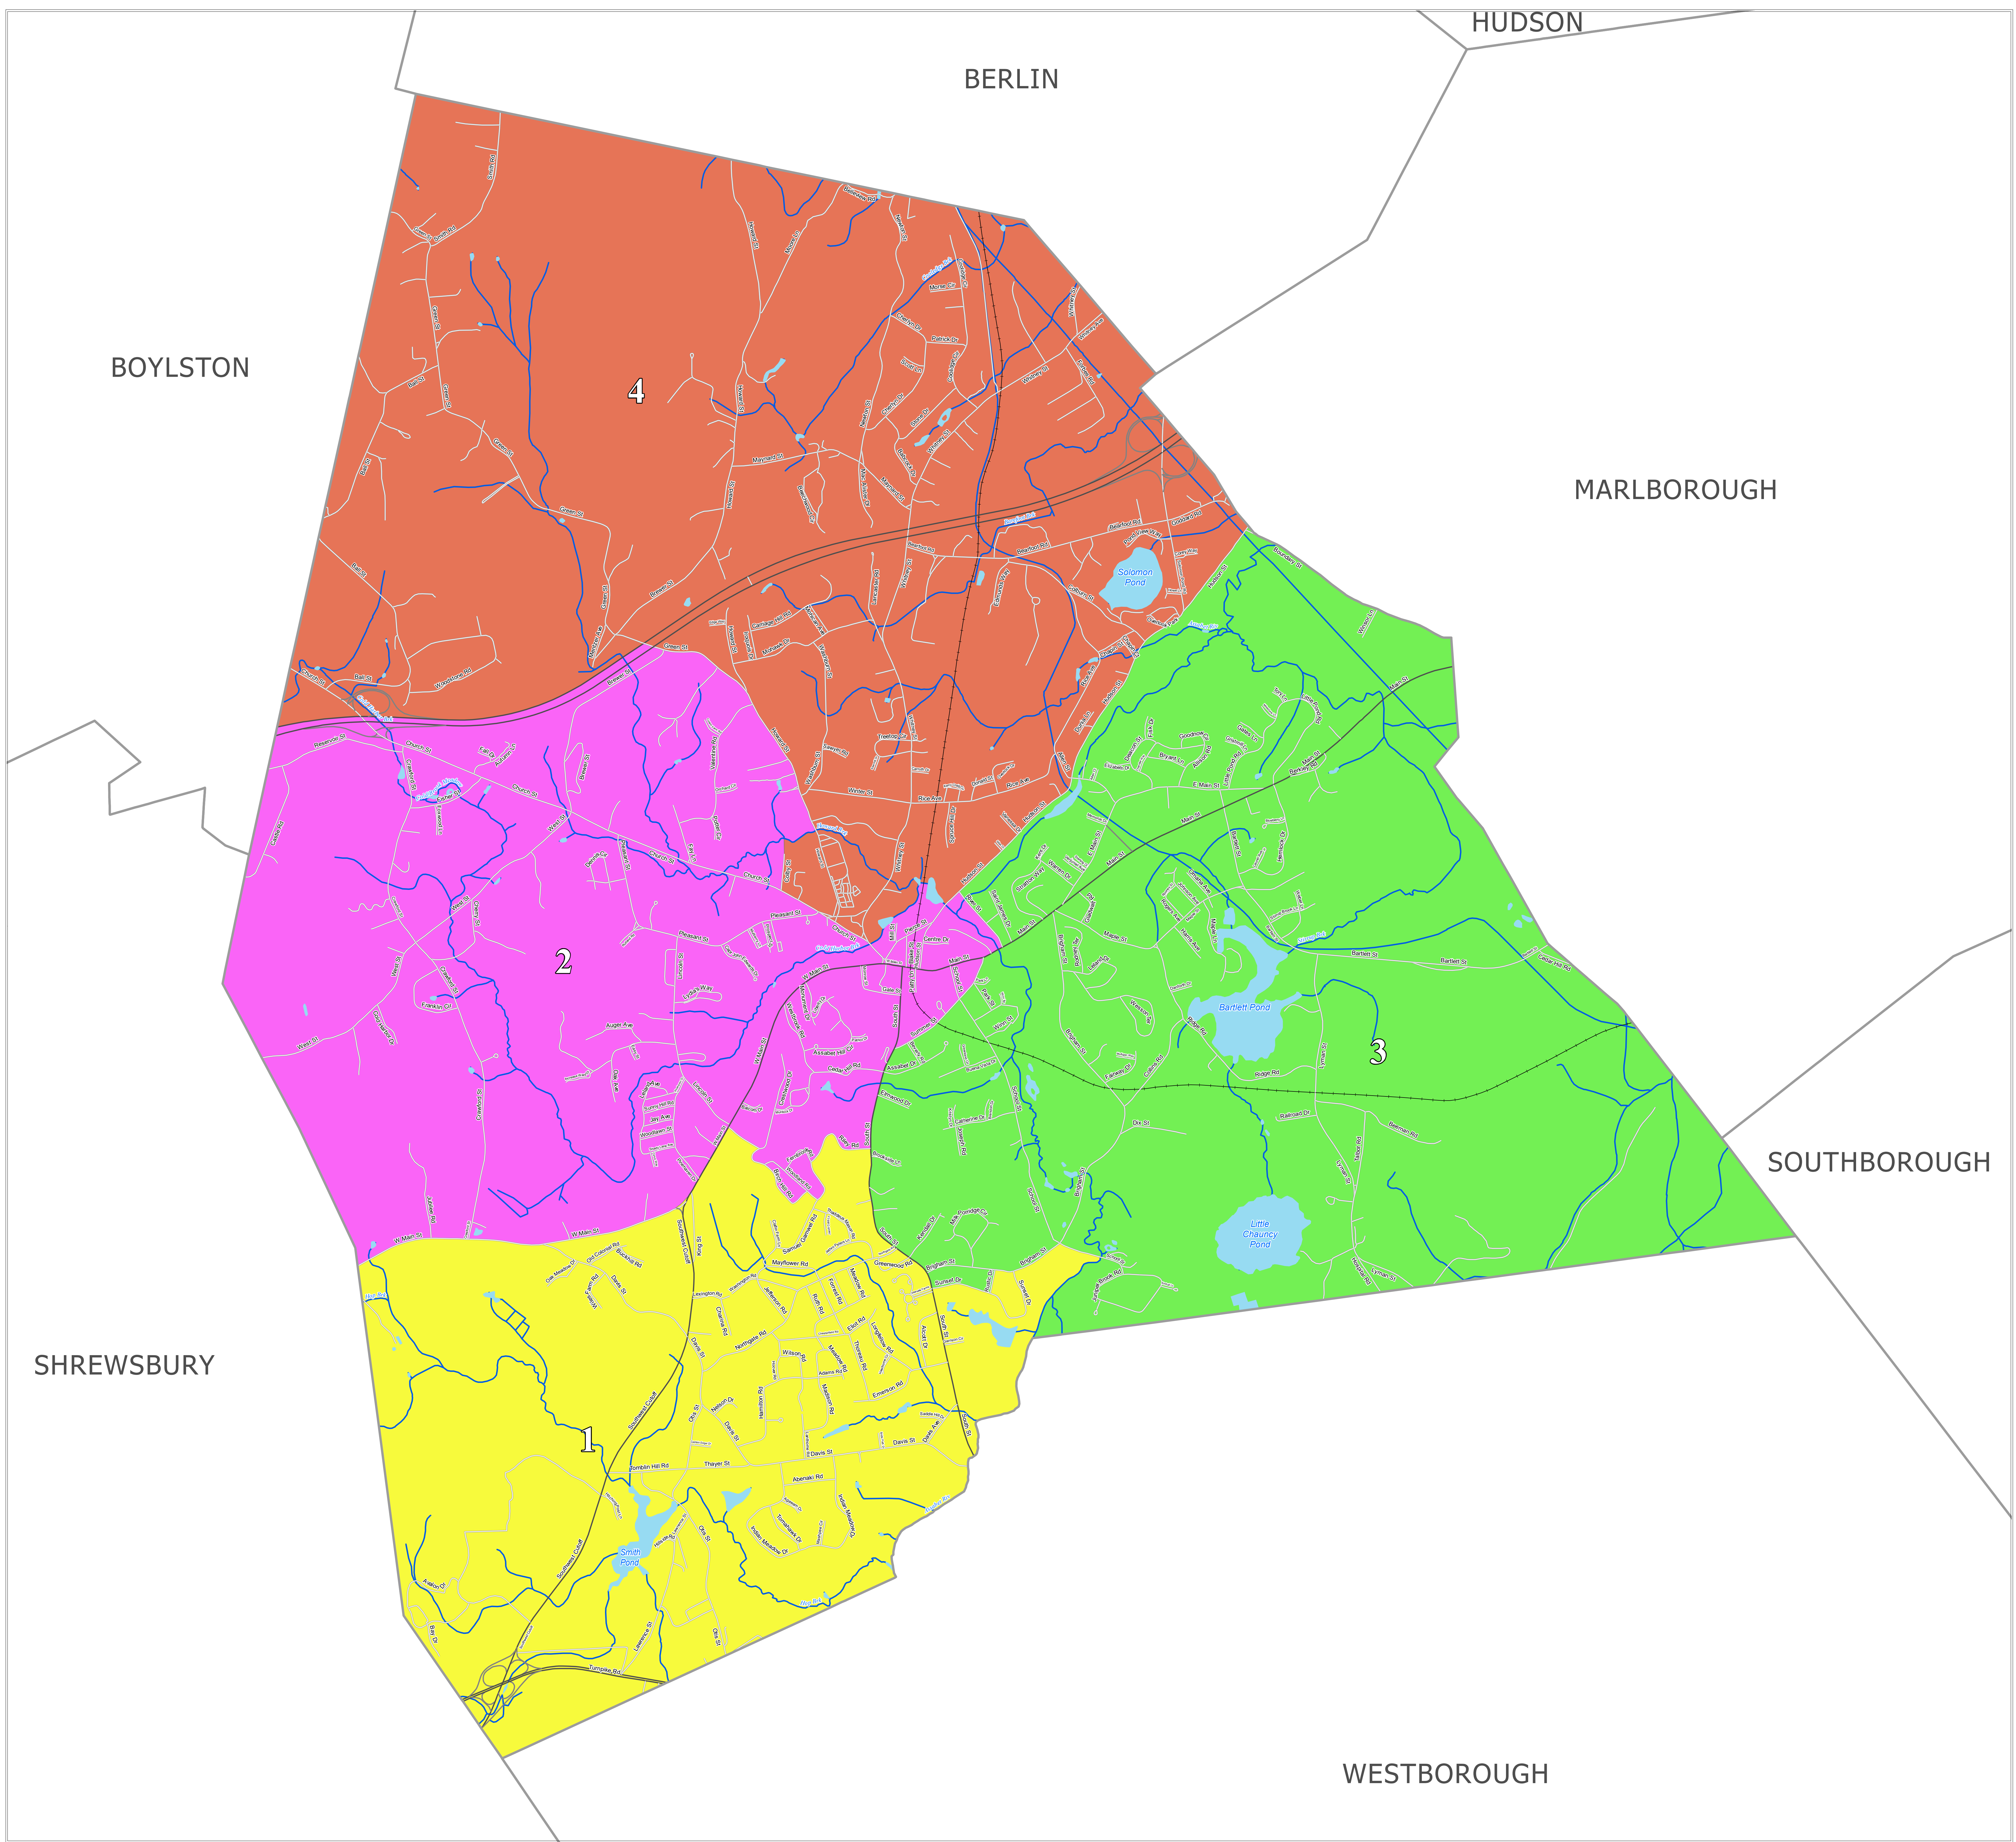

# Town of Northborough

Map Prepared for the Town of Northborough  
 Courtesy of William F. Galvin, Census Liaison  
 Secretary of the Commonwealth

**2020 Population - - 15,741**

Minimum 5%	Target Population	Maximum 5%
3,738	3,935	4,000

**Precinct Boundaries  
 Northborough**

Precinct	2020 Population	Variance
1	3,996	1.55
2	3,910	-0.64
3	3,997	1.58
4	3,838	-2.47

Population is based on the official U.S. 2020 Census block-level data.

**Boundaries effective December 31, 2021**

**Legend**

- Municipal Boundary
- Geographical Features**
- Major Road
- Local Road
- Railroad
- Other Municipal Features
- Streams, Rivers
- Coastal Water, Lakes, Ponds, Major Rivers